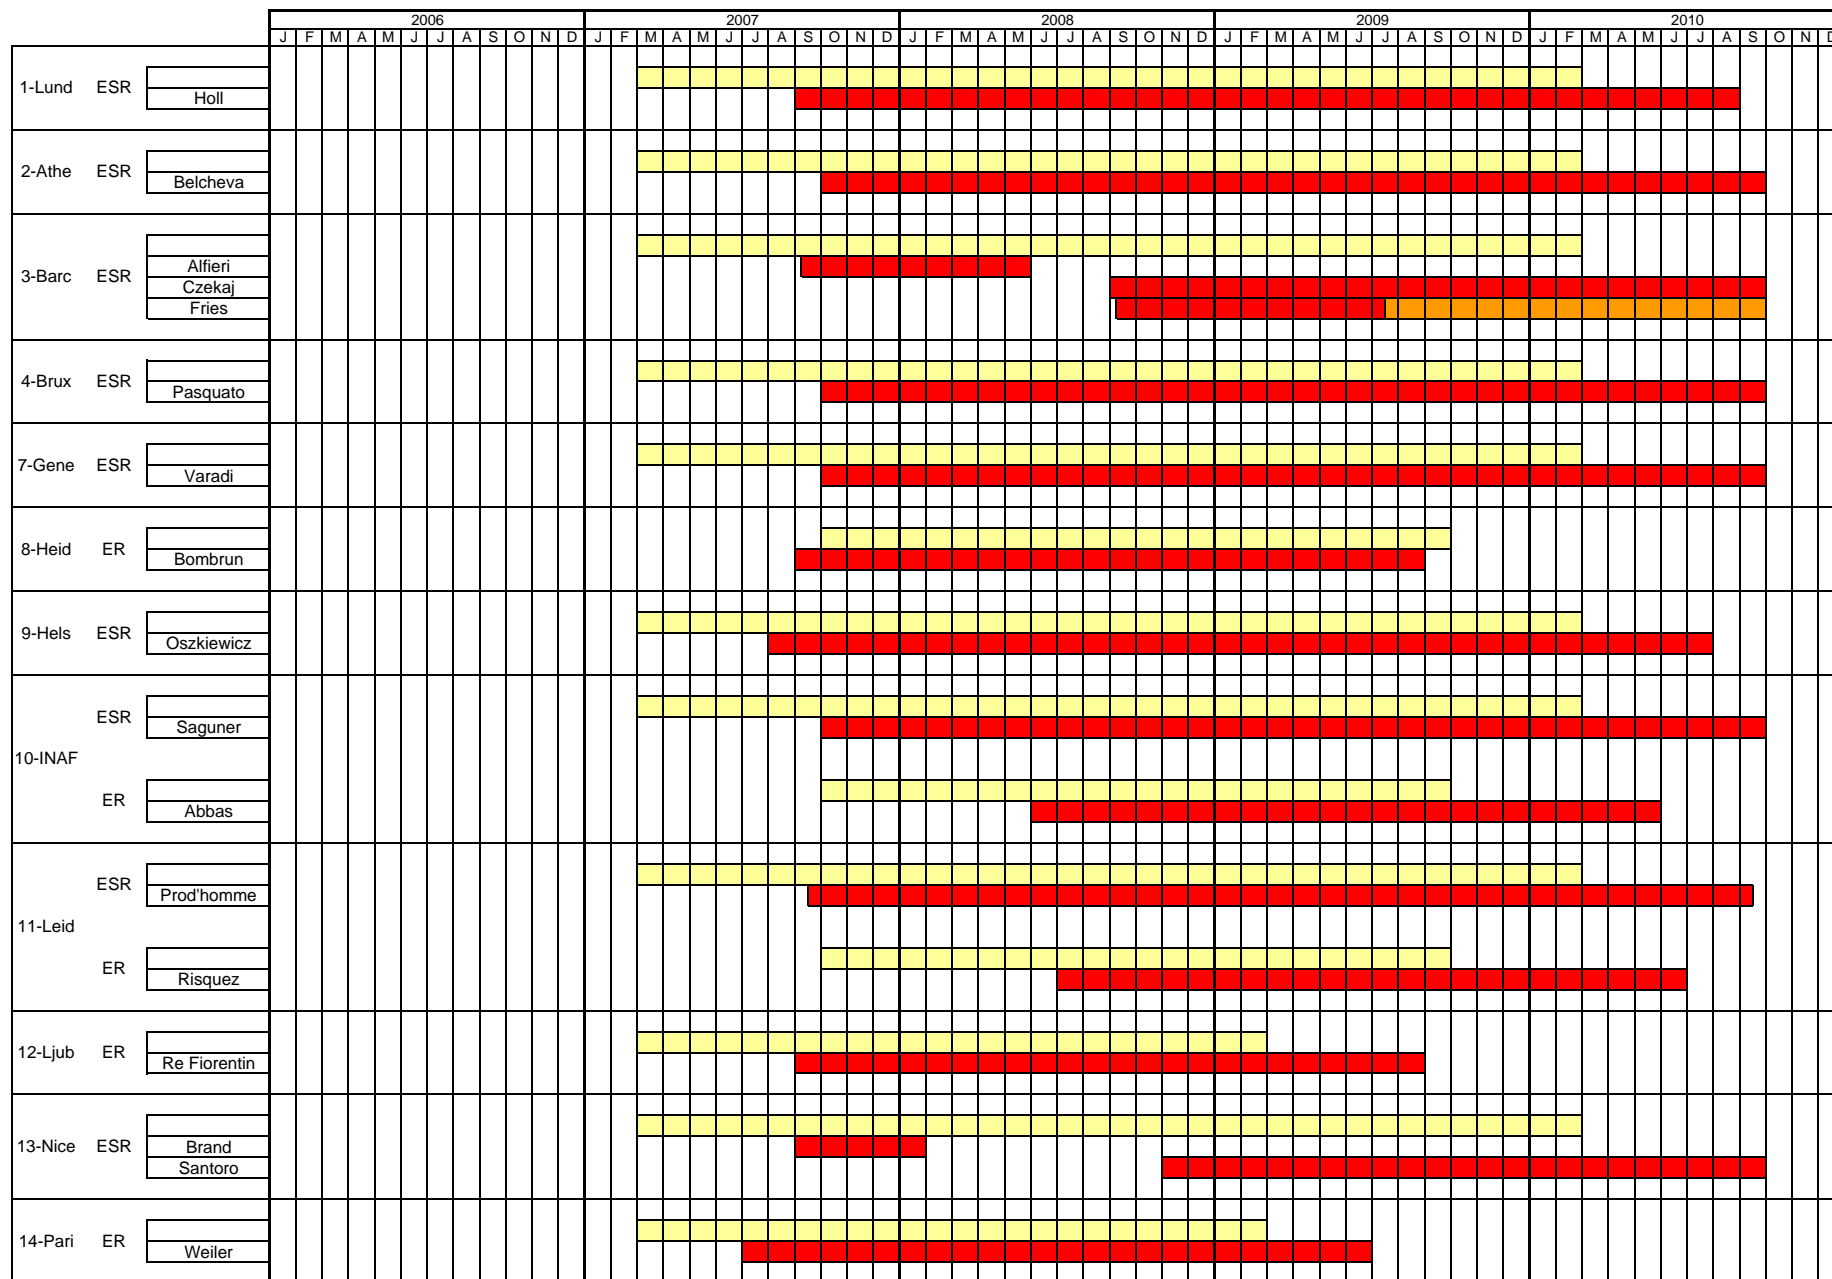

ELSA - Summary of planned (yellow) and actual (red) appointments as of 1 Jan 2009

Contract

Network-wide meetings

Kick-off

Leiden

Barcelona

MTR

Heidelberg

Paris